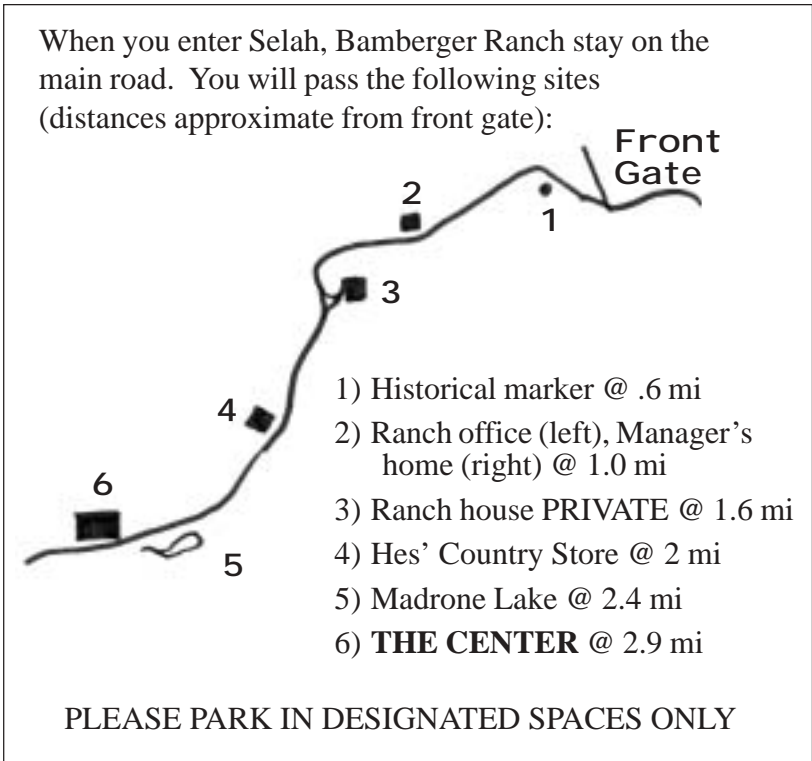

# Selah Bamberger Ranch Preserve

2341 Blue Ridge Dr., Johnson City, Texas 78636 • 830-868-2630 • selah@bambergerranch.org

There is no phone at the Center. EMERGENCY contact can be met through Ranch personnel phones: