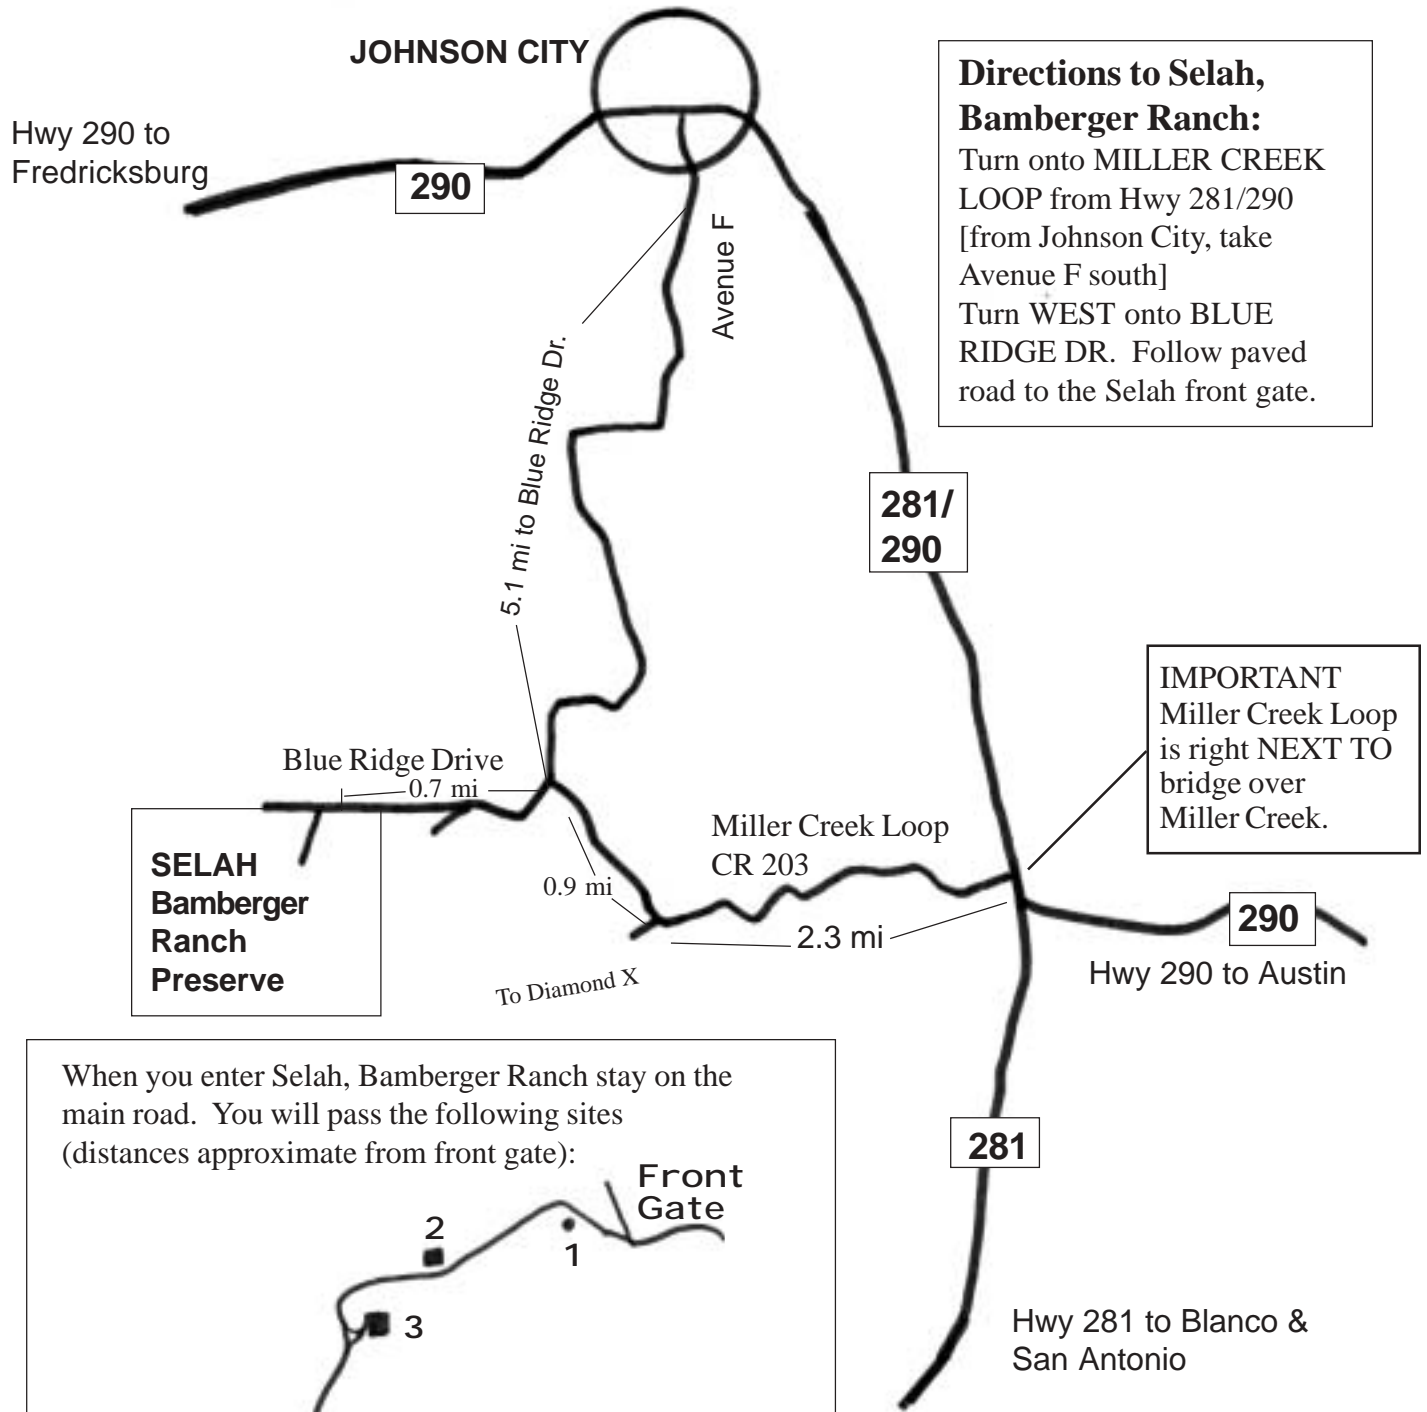

# Selah Bamberger Ranch Preserve

2341 Blue Ridge Dr., Johnson City, Texas 78636 • 830-868-2630 • selah@bambergerranch.org

There is no phone at the Center. EMERGENCY contact can be met through Ranch personnel phones: